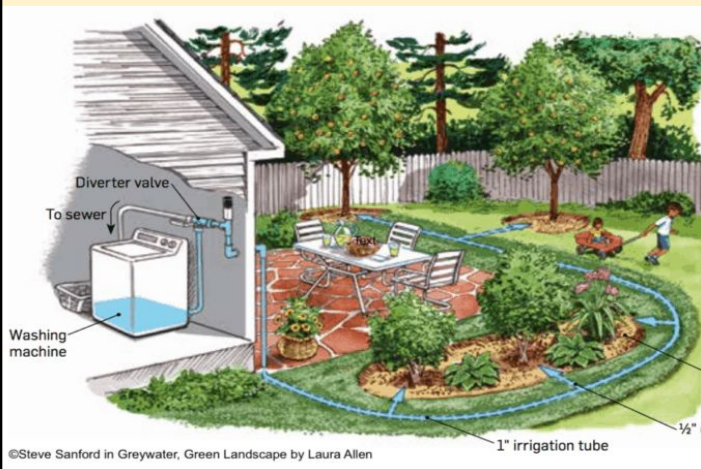

Nature-Based Solutions to Address Climate Change

Anne Freiwald & Lydia Neilsen
Vital Cycles

Take 12/2019 <https://vitalcycles.org>

Guiding Ecological Concepts

- Dry soil cannot receive and hold water
- Moist soil is better able to moderate floods
- Water in the soil is essential for plant and soil microbiome health
- Plant and soil microbiome diversity determine soil health, structure and permeability, creating the **Soil Carbon Sponge**

- Optimize onsite water resources
- Use small earthworks
- Plant plant communities

Home & Community Scale Nature-Based Strategies

- Optimize onsite water resources
 - Direct **greywater** (laundry/shower/bath) to landscape
 - Direct **roof rainwater** into earthworks or tanks
 - Maintain soil moisture
 - Support plant community health, especially trees

Integrate Greywater and Roof Water in the Landscape

Home & Community Scale Nature-Based Strategies

- Use small earthworks
 - Create **infiltration basins** and swales that hold rain and flood water
 - Direct floodwater with **berms, bioswales**
 - Reduce surface runoff and filter out pollutants
 - Increase deep soil water storage

Plant Communities & the Soil Carbon Sponge

Amazing Local Resource

Recommended techniques and practices support the guiding ecological concepts and are based in regenerative and permaculture design practices.