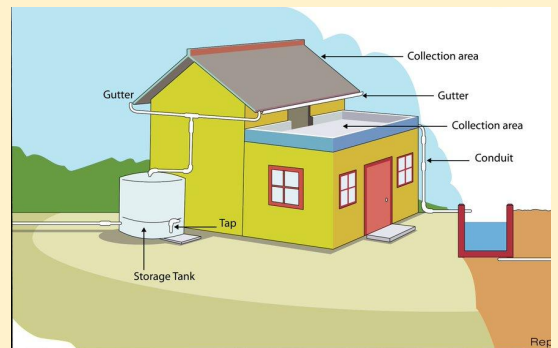

Nature-Based Solutions to Address Climate Change

Anne Freiwald & Lydia Neilsen
Vital Cycles

Take 12/2019 <https://vitalcycles.org>

Guiding Ecological Concepts

- Dry soil cannot receive and hold water
- Moist soil is better able to moderate floods
- Water in the soil is essential for plant and soil microbiome health
- Plant and soil microbiome diversity determine soil health, structure and permeability, creating the **Soil Carbon Sponge**

- Optimize onsite water resources
- Use small earthworks
- Plant plant communities

Home & Community Scale Nature-Based Strategies

- Optimize onsite water resources
 - Direct **greywater** (laundry/shower/bath) to landscape
 - Direct **roof rainwater** into earthworks or tanks
 - Maintain soil moisture
 - Support plant community health, especially trees

Integrate Greywater and Roof Water in the Landscape

Home & Community Scale Nature-Based Strategies

- Use small earthworks
 - Create **infiltration basins** and swales that hold rain and flood water
 - Direct floodwater with **berms, bioswales**
 - Reduce surface runoff and filter out pollutants
 - Increase deep soil water storage